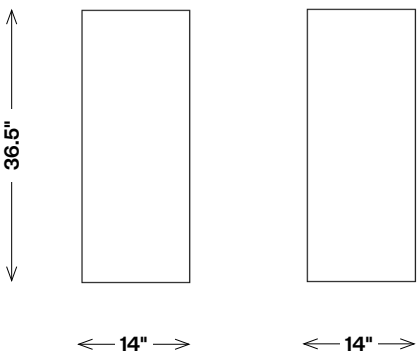

PARKER CERUSED WOOD COLUMN

HS13WD64268

Materials Shown

Ebony

Dimensions

Width: 14"

Depth: 14"

Height: 36.5"